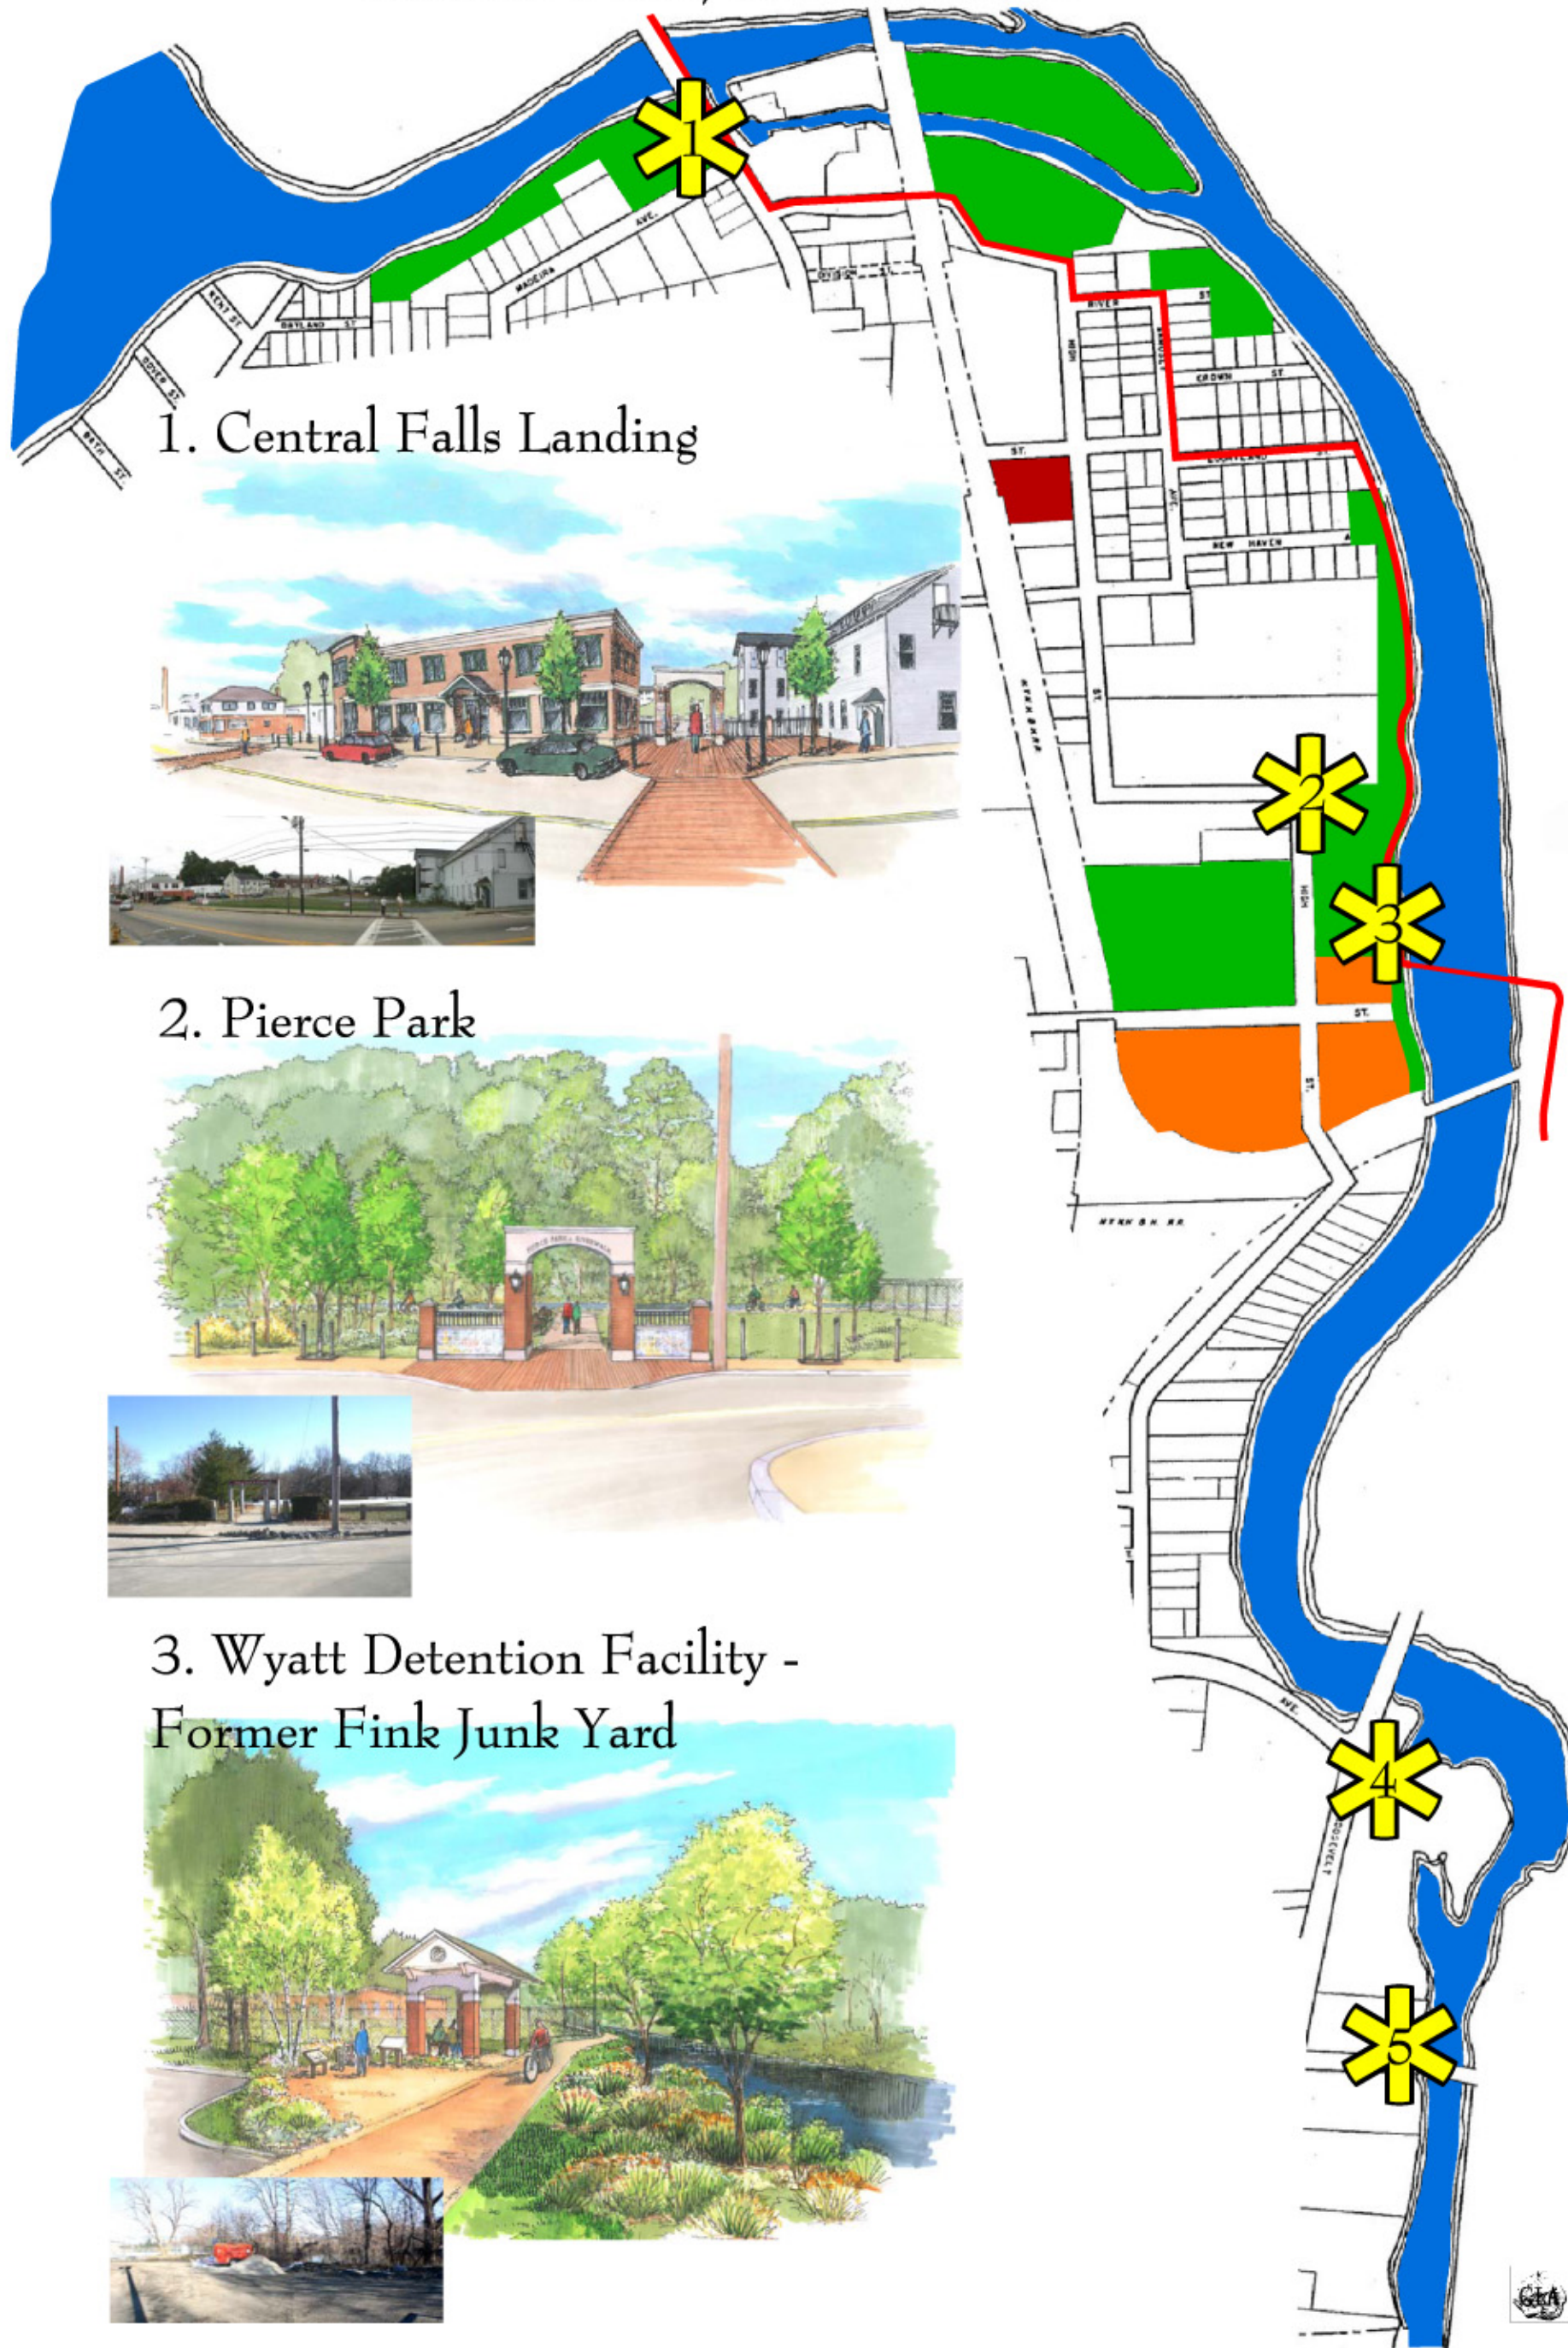

# Blackstone River Portals

Central Falls, Rhode Island

1. Central Falls Landing

2. Pierce Park

3. Wyatt Detention Facility - Former Fink Junk Yard

View of Blackstone River with Central Falls in Background

4. Kennedy Stafford Mill Complex - Owned by Louis Yip & Sunny Ng